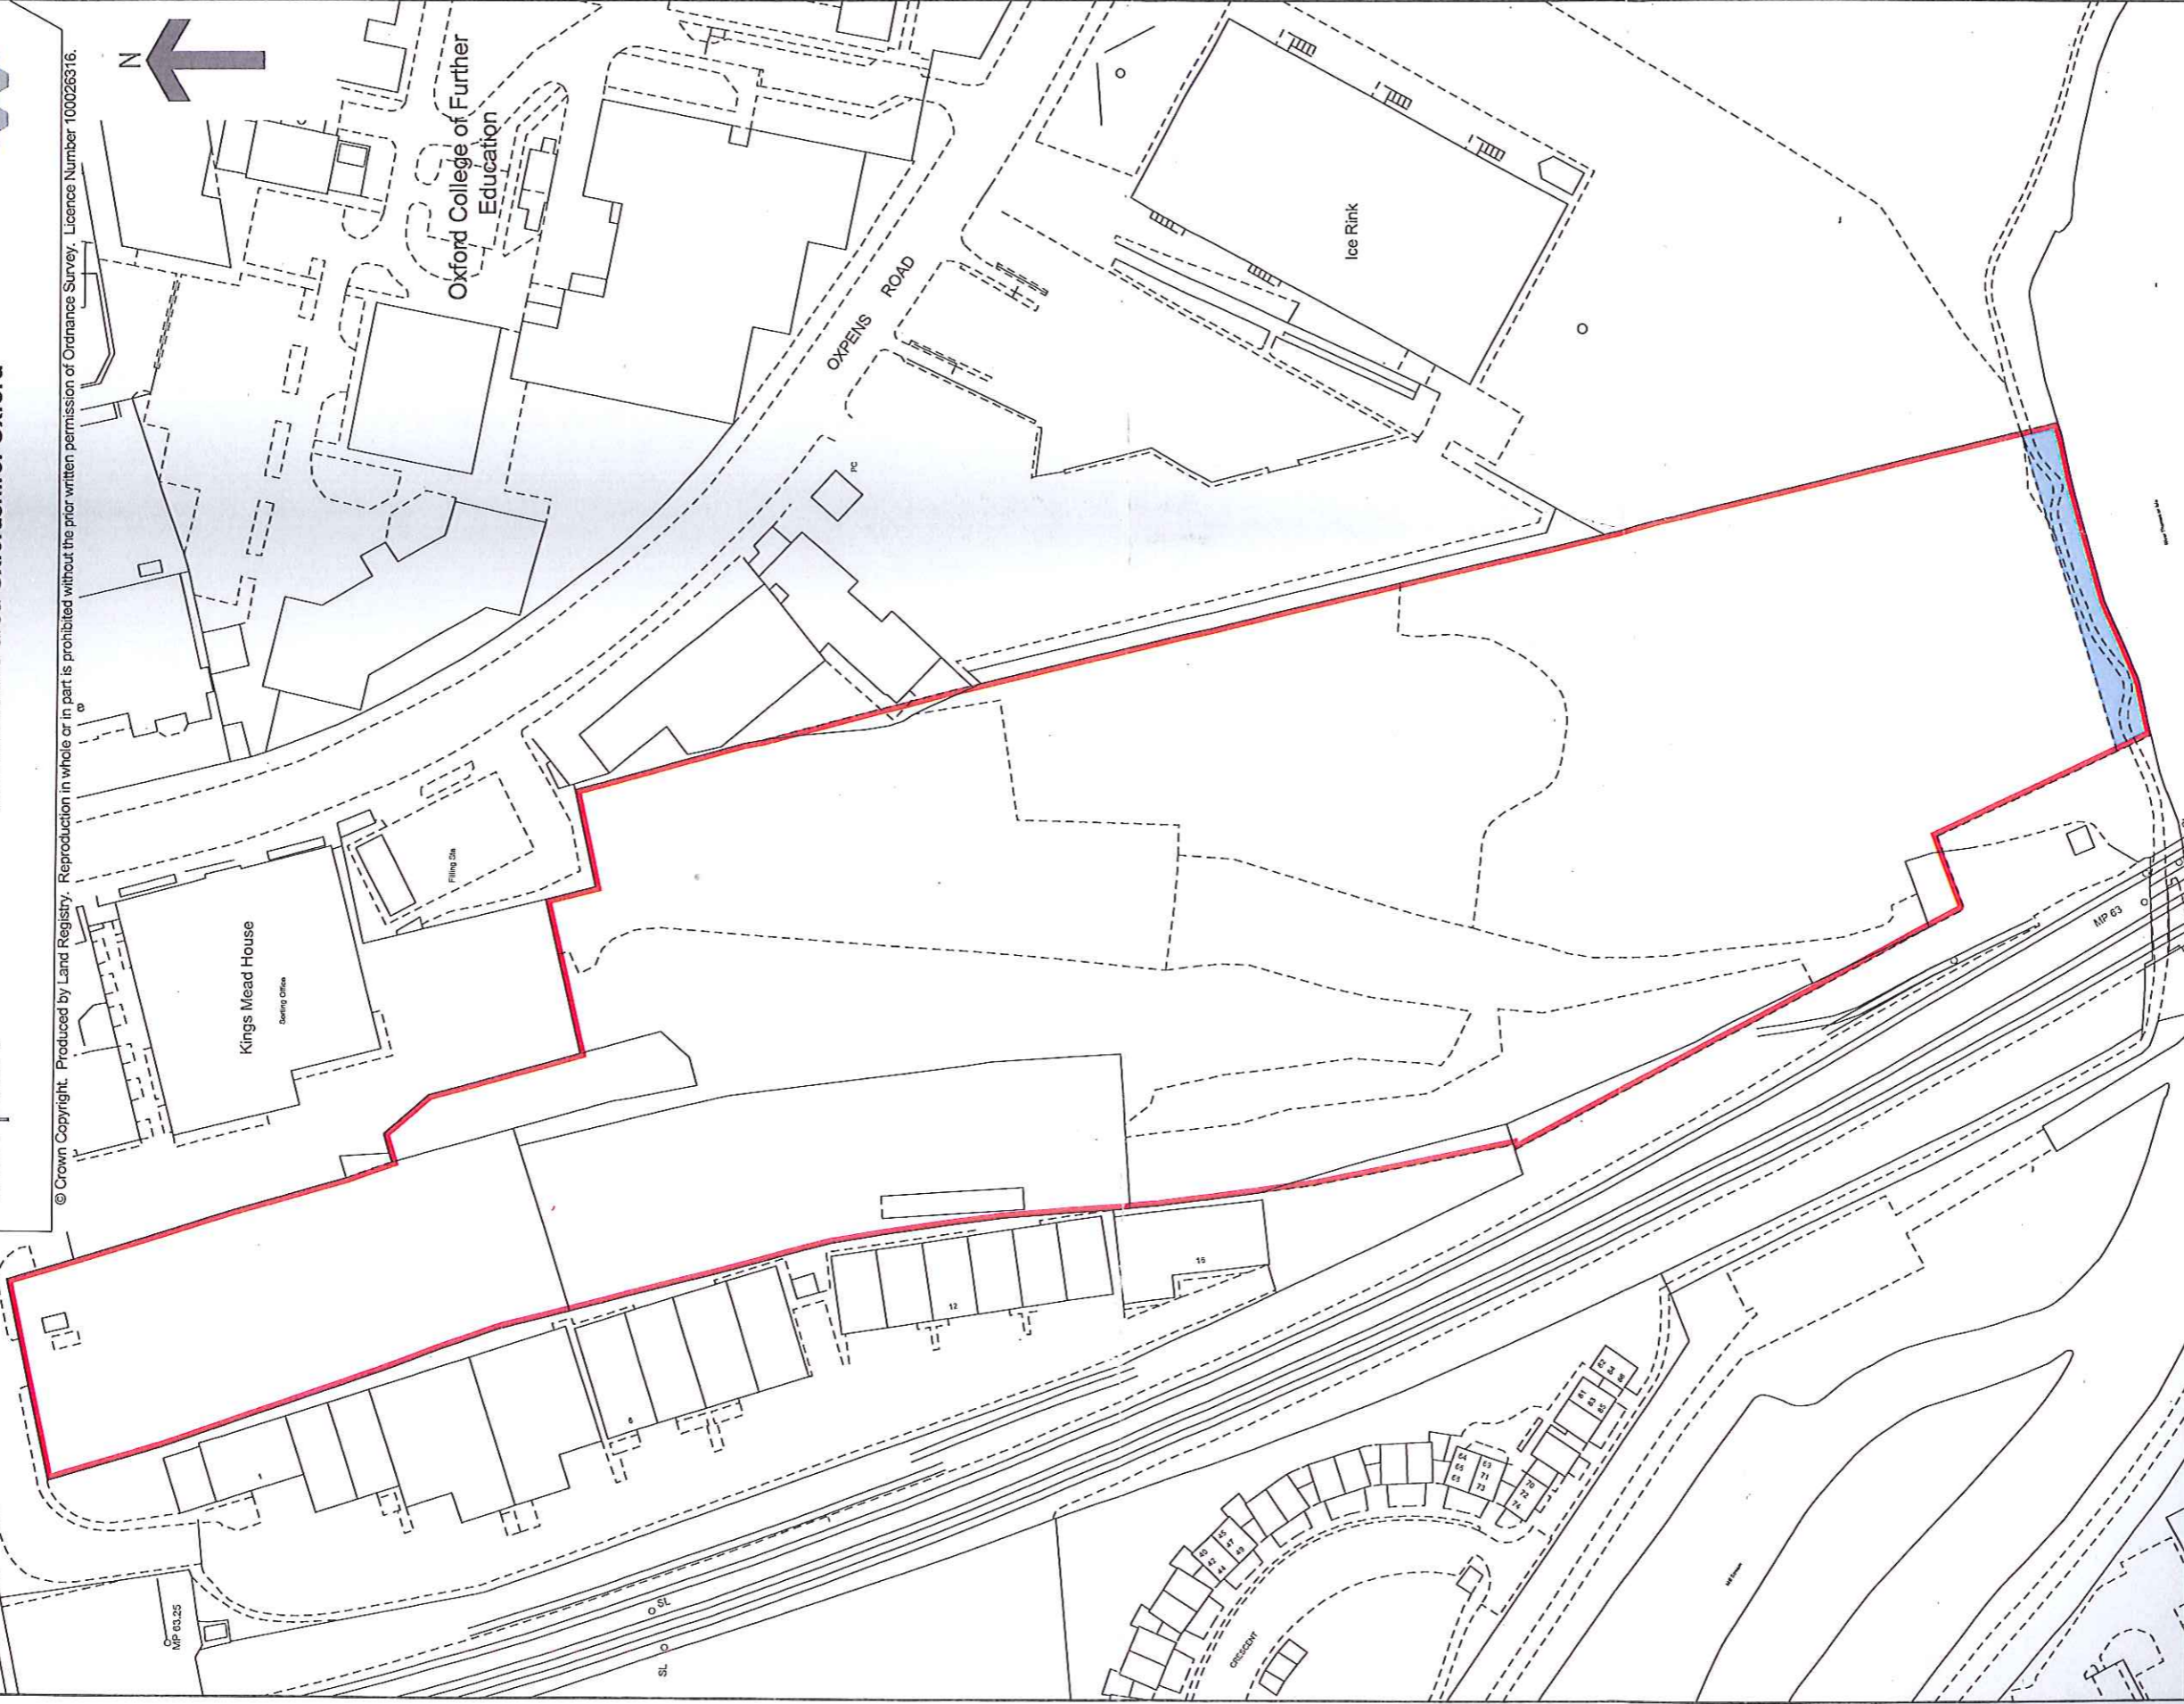

Land Registry
Official copy of
title plan

Title number ON293667
Ordnance Survey map reference SP5005NE
Scale 1:1250
Administrative area Oxfordshire: Oxford

© Crown Copyright. Produced by Land Registry. Reproduction in whole or in part is prohibited without the prior written permission of Ordnance Survey. Licence Number 100026316.

This official copy issued on 29 November 2010 shows the state of this title plan on 29 November 2010 at 11:55:13. It is admissible in evidence to the same extent as the original (s.67 Land Registration Act 2002).

This title plan shows the general position, not the exact line, of the boundaries. It may be subject to distortions in scale. Measurements scaled from this plan may not match measurements between the same points on the ground. See Land Registry Public Guide 19 - Title Plans and Boundaries.