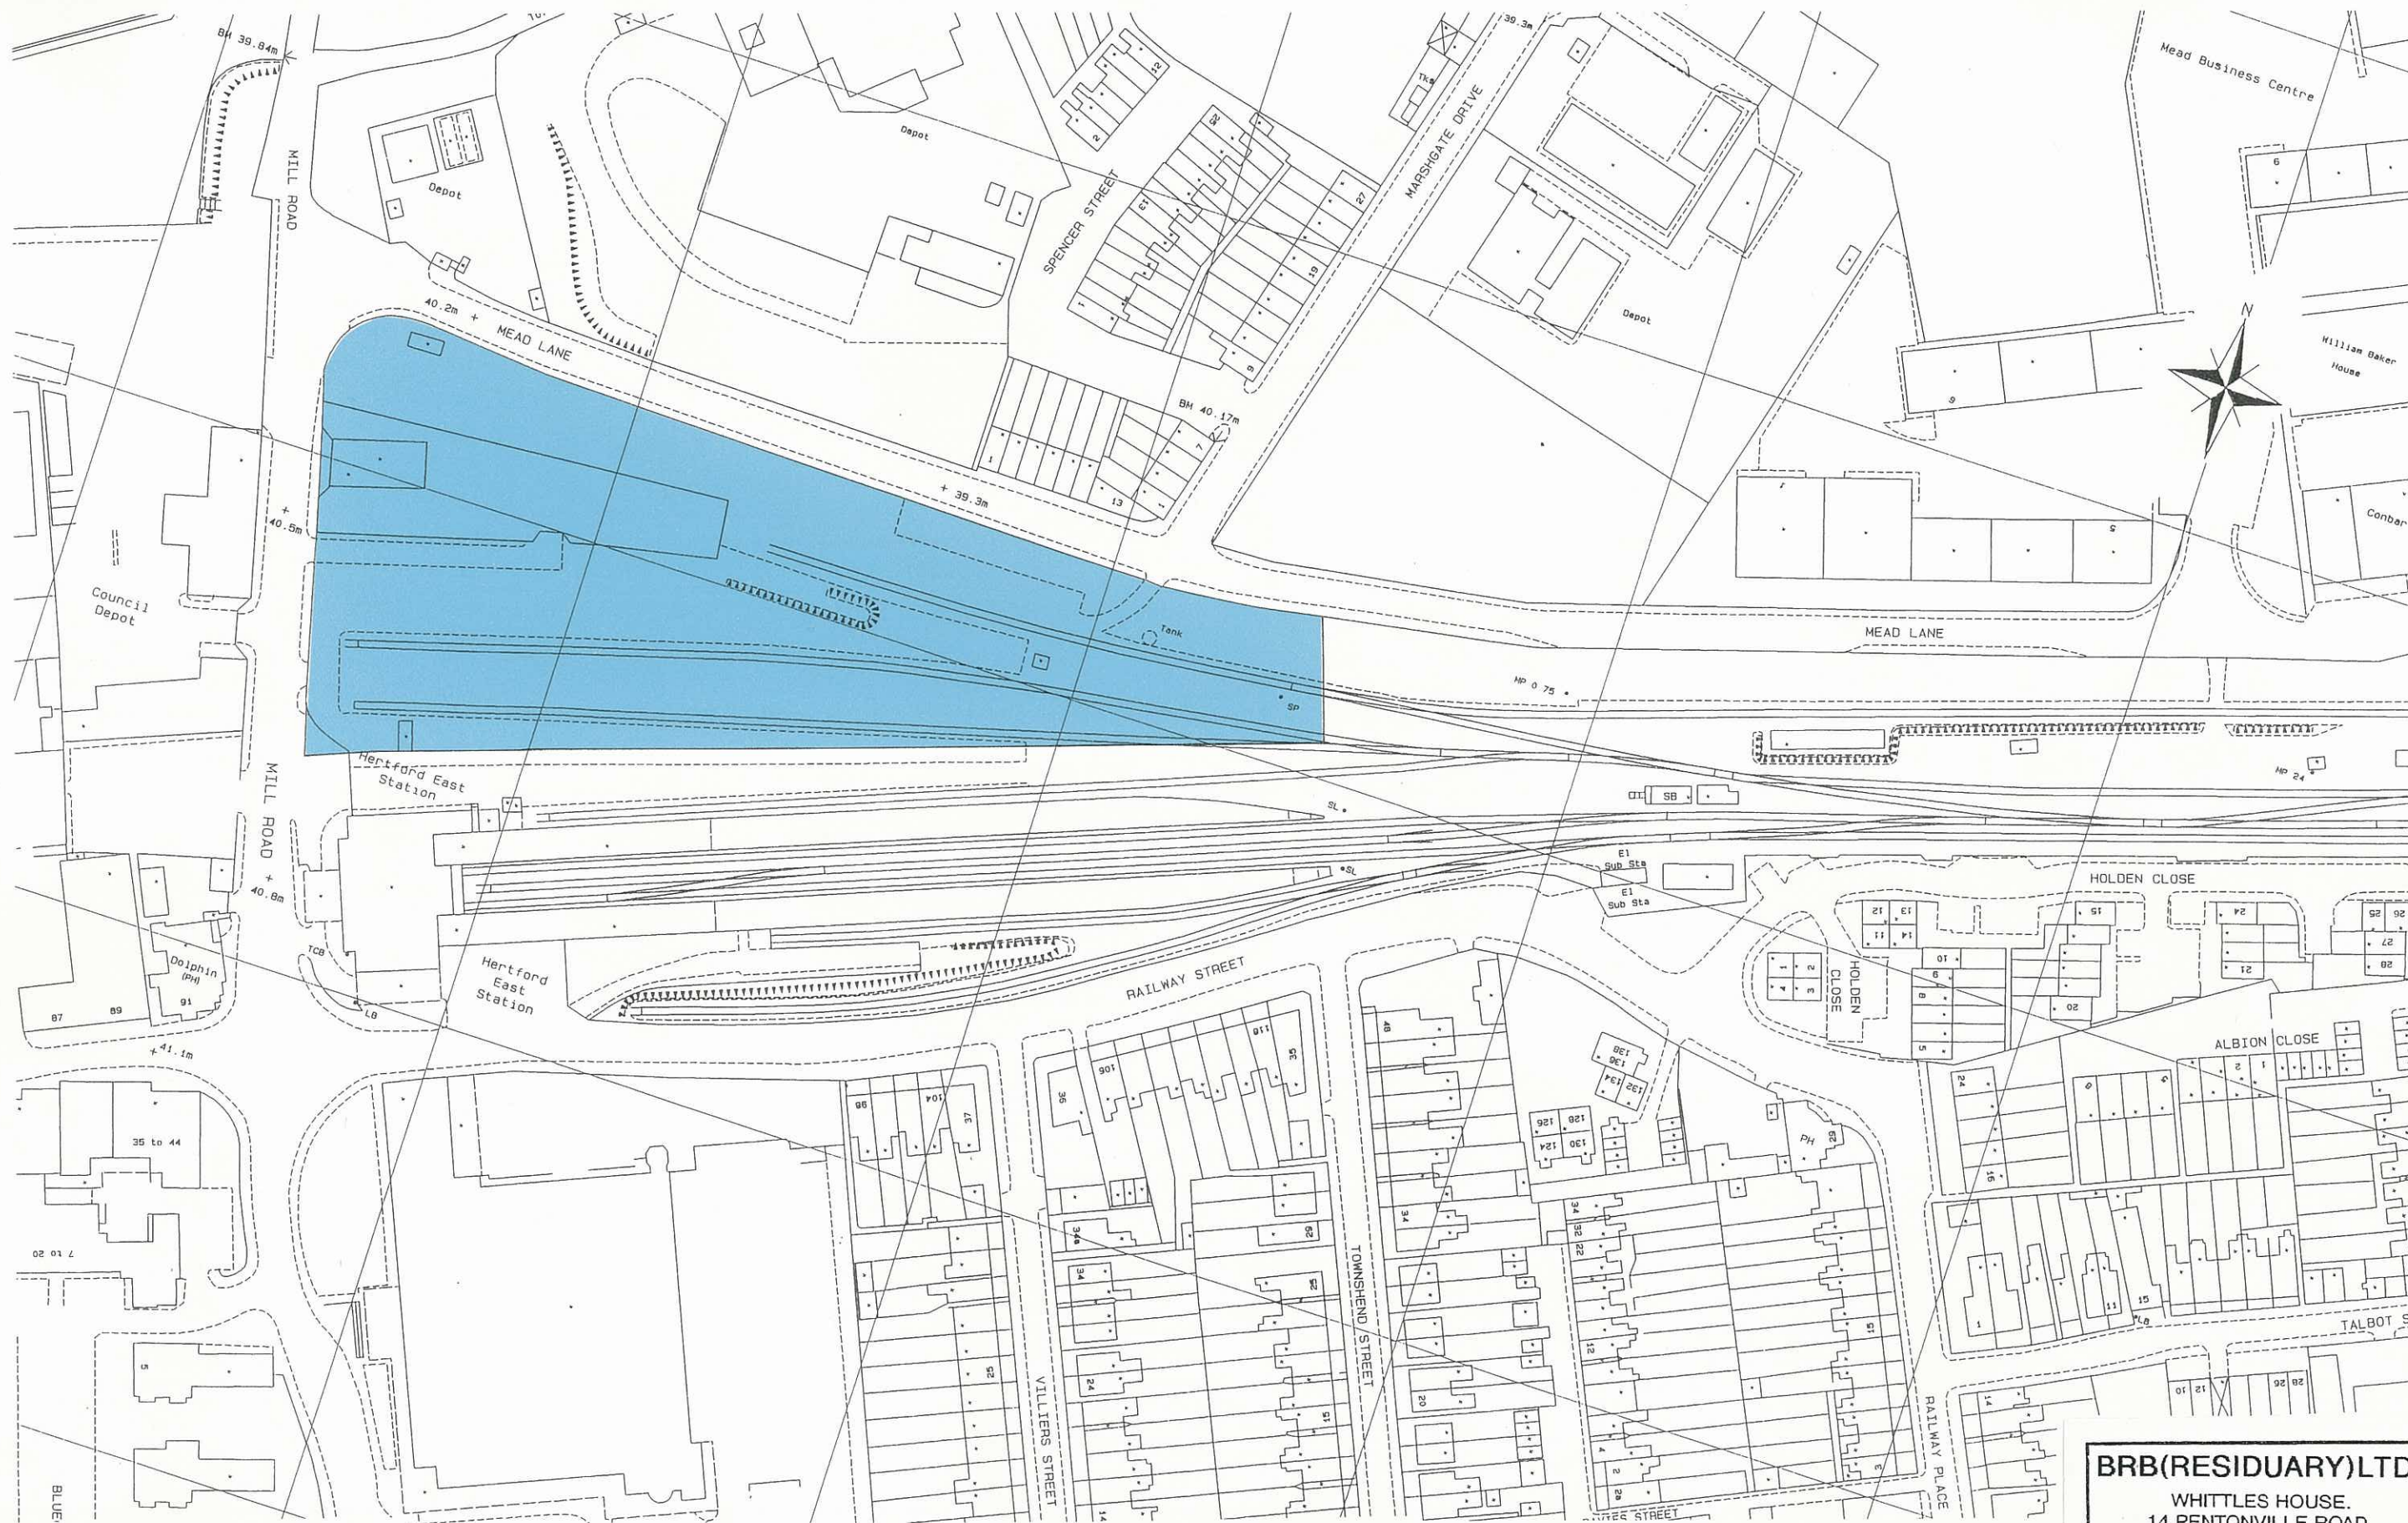

HERTFORD EAST

LNE-BHE-4-2

REPRODUCED FROM THE ORDNANCE SURVEY MAP WITH THE PERMISSION OF THE CONTROLLER OF HER MAJESTY'S STATIONERY OFFICE CROWN COPYRIGHT RESERVED

Scale 1:1250

BRB(RESIDUARY)LTD
WHITTLES HOUSE,
14 PENTONVILLE ROAD
LONDON N1 9RP
24-11-2009
D/O No. 2523 PREPARED SD BY