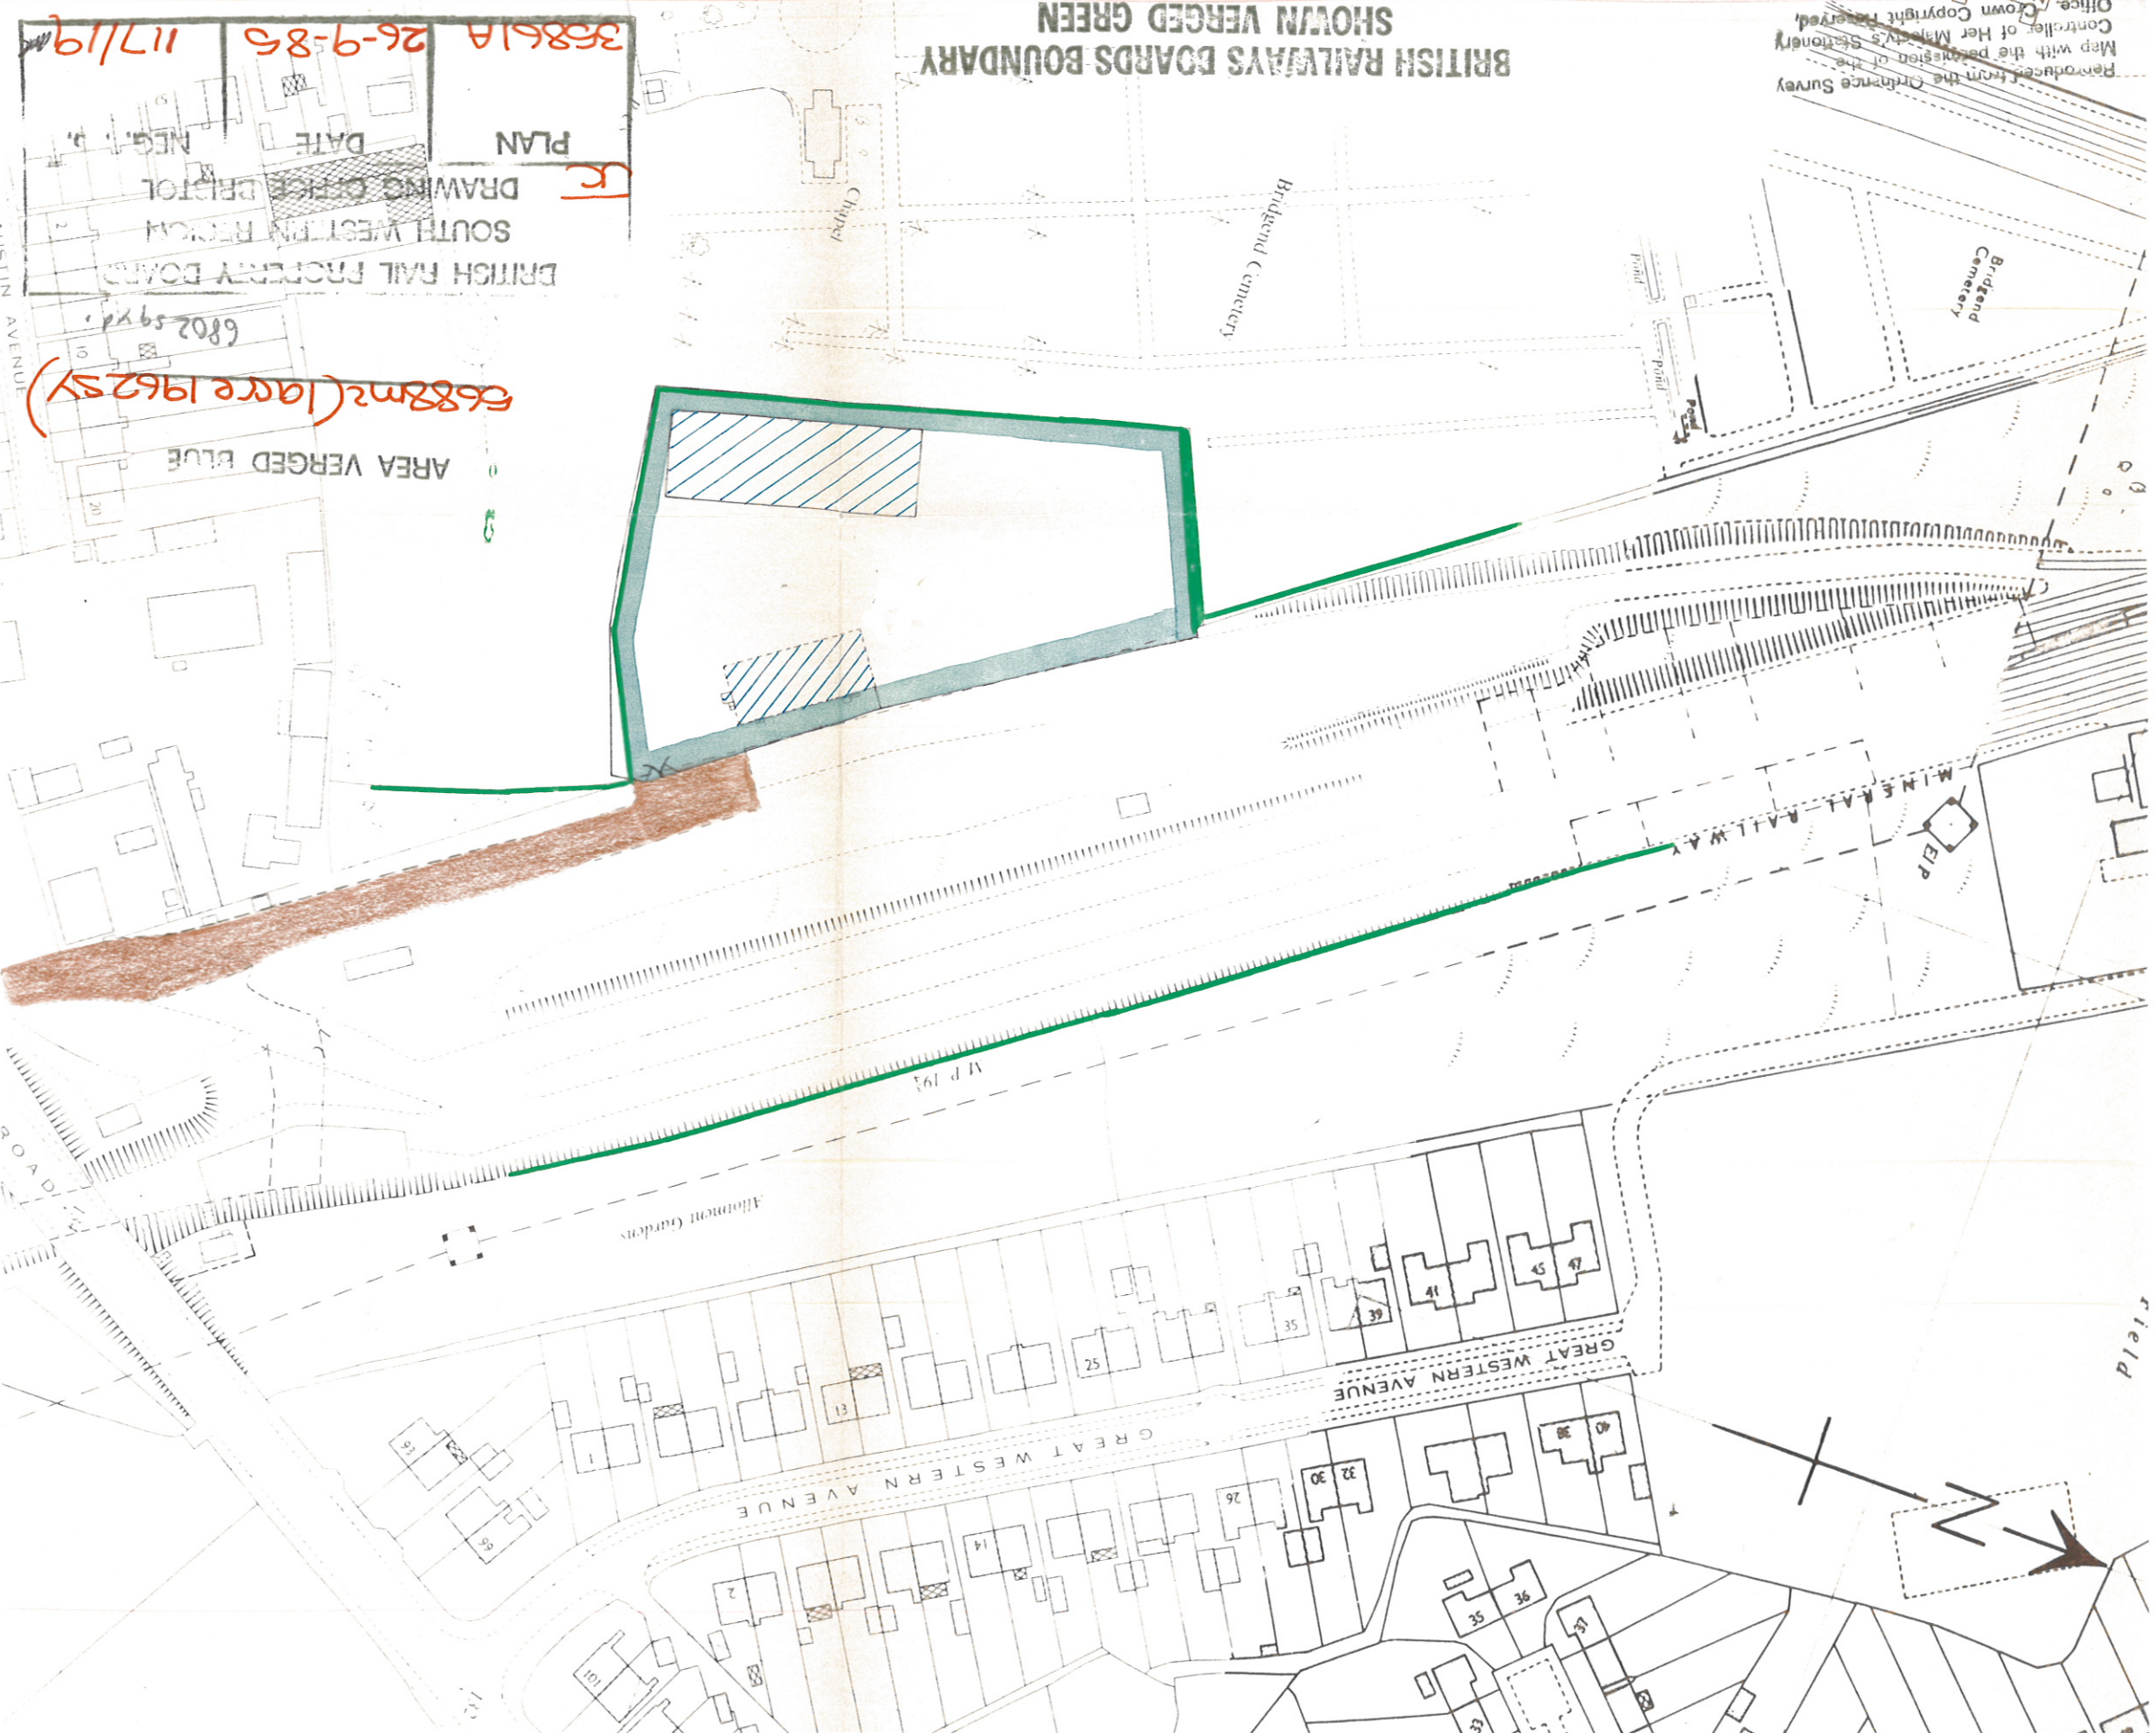

BRITISH RAILWAYS BOARDS BOUNDARY  
SHOWN VERGED GREEN

Reproduced from the Ordnance Survey  
Map with the permission of the  
Controller of Her Majesty's Stationery  
Office. Crown Copyright Reserved.

BRITISH RAIL PROPERTY BOARD  
SOUTH WESTERN REGION  
DRAWING OFFICE BRISTOL  
PLAN  
DATE  
NEG. N.  
35861A 26-9-85 11/19

6688m2 (large 1962 SY)  
AREA VERGED BLUE

AUSTIN AVENUE

ROAD

Attiemont Gardens

Bridfend Cemetery

Bridfend Cemetery

Pool

EIP

MINERAL RAILWAY

GREAT WESTERN AVENUE

GREAT WESTERN AVENUE

M.P. 19 1/2

Field